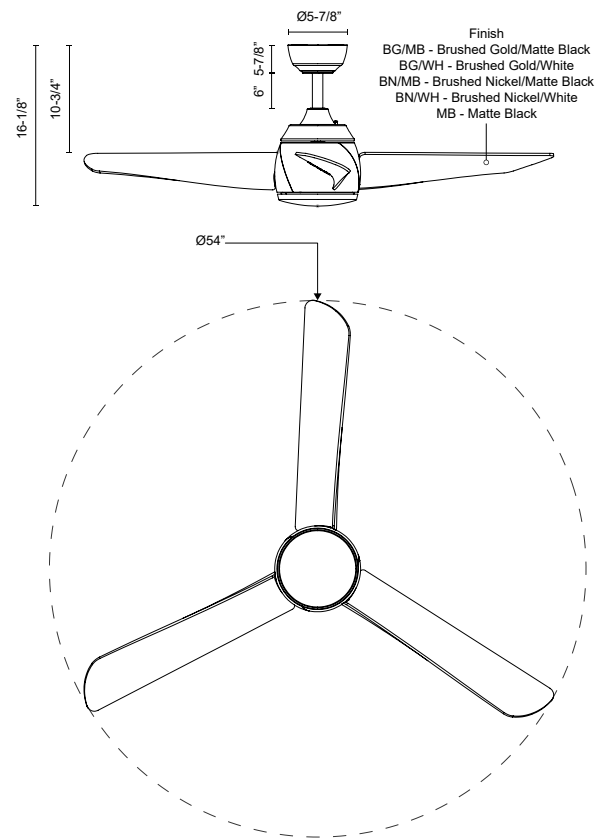

COMMENT

KUZCO

CANADA: 19054 28TH AVENUE - SURREY, BC V3Z 6M3

USA: 3035 E. LONE MOUNTAIN ROAD - LAS VEGAS, NV 89081

WWW.KUZCOLIGHTING.COM

© 2024 KUZCO LIGHTING. ALL RIGHTS RESERVED.