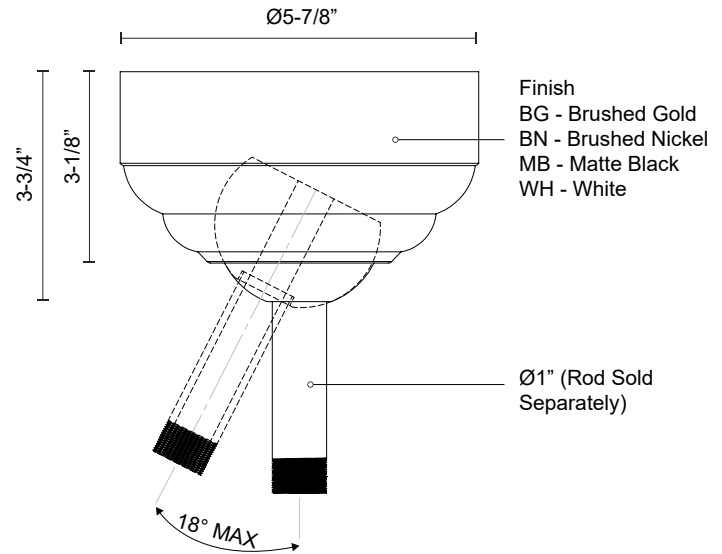

Fixture Dimensions	D54" x H16-1/8"
Light Source	LED
Max Wattage	Total 83W Max [18W LED + Max 65W Motor]
Total Lumens	1900lm
Delivered Lumens	1155lm*
Voltage	120V
Color Temperature	3000K
CRI (Ra)	90CRI
LED Rated Life	50,000 hours
Dimming	Remote/Smart Control/Dimming
Diffuser Details	Frosted Polymeric Lens
Rod Length	6" (for different rod length, contact factory)
Sloped Ceiling Adaptable	Yes, Up to 18 Degrees
Location	Damp
Illumination Direction	Down
Canopy Dimensions	D5-7/8" x H2-7/8"
Paint Finish	BG01; BN01; MB01; WH01;
Minimum Distance to Floor	84"
Ceiling to Blade Distance	10-3/4" Minimal
Blade	3 Blades @ 30 Degree Pitch
Control	Remote + Smart Control
Fan RPM	3 Speed (Reversible Switch), 50-120rpm
CFM	4414 Max
Airflow Efficiency (CFM/WATT)	74 Max
Estimated Yearly Energy Cost (\$)	12
Material	Steel + ABS Blades

SPECIFICATION DETAILS

Slope Ceiling Adaptor Dimensions	D5-7/8" x H3-3/4"
Sloped Ceiling Adaptable	Yes, Up to 18 Degrees
Location	Damp; Wet (Only CF92952)

SUGGESTED FAN SELECTION TO WORK WITH SLOPE CEILING ADAPTOR

SPECIFICATION DETAILS

Downrod Dimensions	<ul style="list-style-type: none"> • D1" x H12" • D1" x H18" • D1" x H24" • D1" x H36" • D1" x H48" • D1" x H60"
Location	Damp; Wet (Only CF92952)

SUGGESTED FAN SELECTION TO WORK WITH DOWNROD