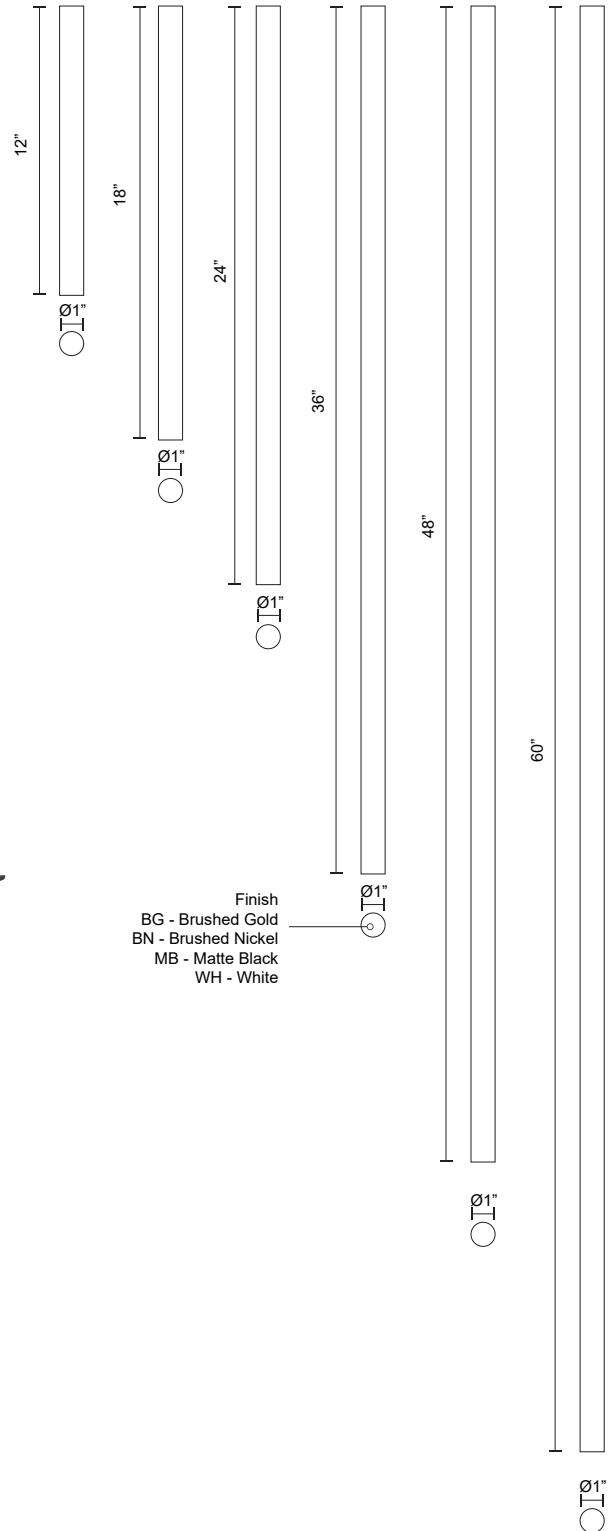

Fixture Dimensions	D54" x H16-1/8"
Light Source	LED
Max Wattage	Total 83W Max [18W LED + Max 65W Motor]
Total Lumens	1900lm
Delivered Lumens	1155lm*
Voltage	120V
Color Temperature	3000K
CRI (Ra)	90CRI
LED Rated Life	50,000 hours
Dimming	Remote/Smart Control/Dimming
Diffuser Details	Frosted Polymeric Lens
Rod Length	6" (for different rod length, contact factory)
Sloped Ceiling Adaptable	Yes, Up to 18 Degrees
Location	Damp
Illumination Direction	Down
Canopy Dimensions	D5-7/8" x H2-7/8"
Paint Finish	BG01; BN01; MB01; WH01;
Minimum Distance to Floor	84"
Ceiling to Blade Distance	10-3/4" Minimal
Blade	3 Blades @ 30 Degree Pitch
Control	Remote + Smart Control
Fan RPM	3 Speed (Reversible Switch), 50-120rpm
CFM	4414 Max
Airflow Efficiency (CFM/WATT)	74 Max
Estimated Yearly Energy Cost (\$)	12
Material	Steel + ABS Blades

SPECIFICATION DETAILS

Downrod Dimensions	<ul style="list-style-type: none"> • D1" x H12" • D1" x H18" • D1" x H24" • D1" x H36" • D1" x H48" • D1" x H60"
Location	Damp; Wet (Only CF92952)

SUGGESTED FAN SELECTION TO WORK WITH DOWNROD